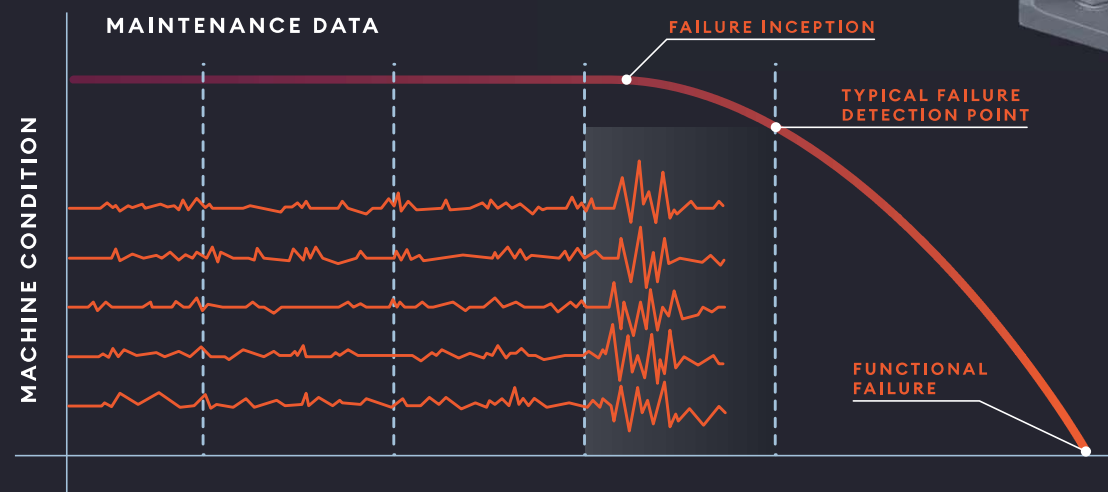

PREDICTIVE MAINTENANCE

MULTISTAGE CENTRIFUGAL PUMP

- 42 SENSORS
- 3 YEARS HISTORICAL DATA

ANOMALY AGENT

BEARINGS FAILURE AGENT

DSC 5.0

REACTIVE MAINTENANCE

PREDICTIVE MAINTENANCE