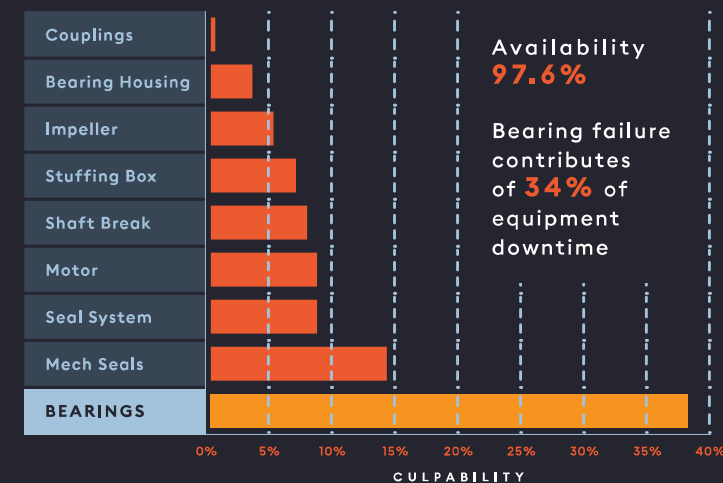

PREDICTIVE MAINTENANCE

MULTISTAGE CENTRIFUGAL PUMP

- 42 SENSORS
- 3 YEARS HISTORICAL DATA

ANOMALY AGENT

BEARINGS FAILURE AGENT

DSC 5.0

REACTIVE MAINTENANCE

PREDICTIVE MAINTENANCE